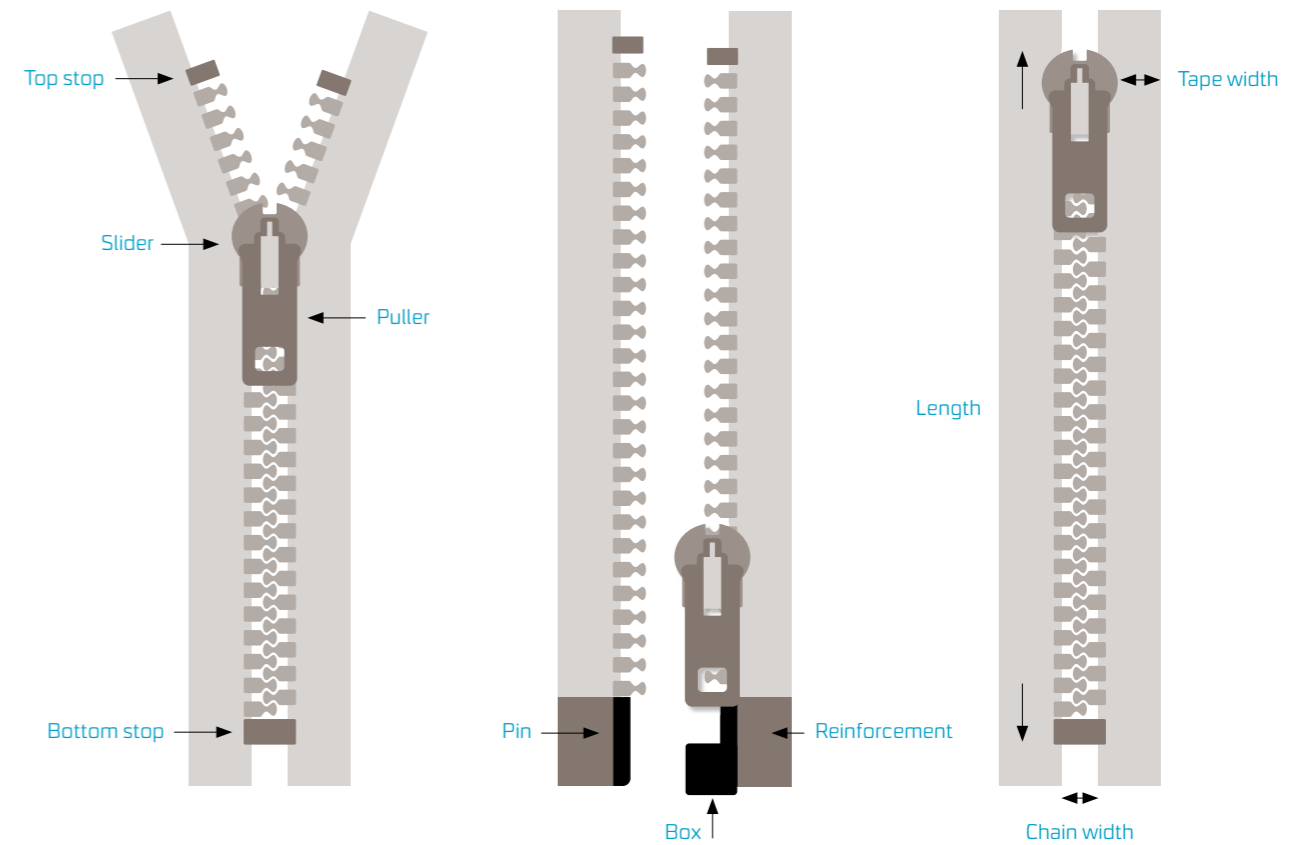

Technical How to measure