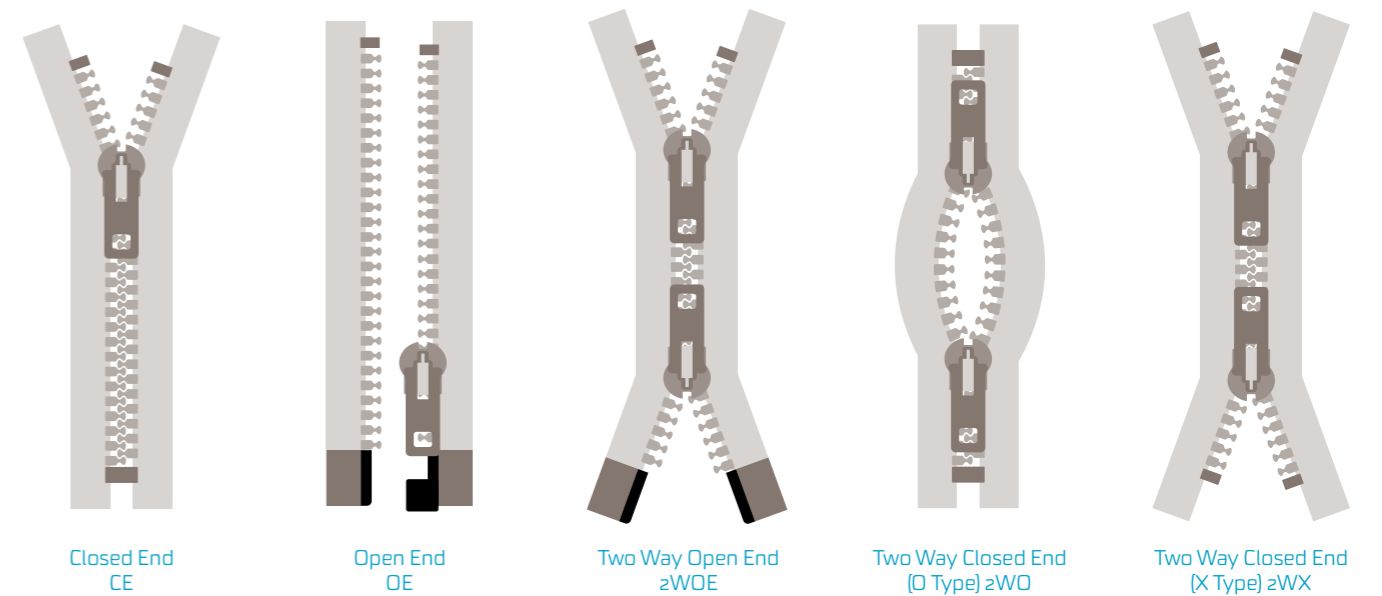

Technical How to measure