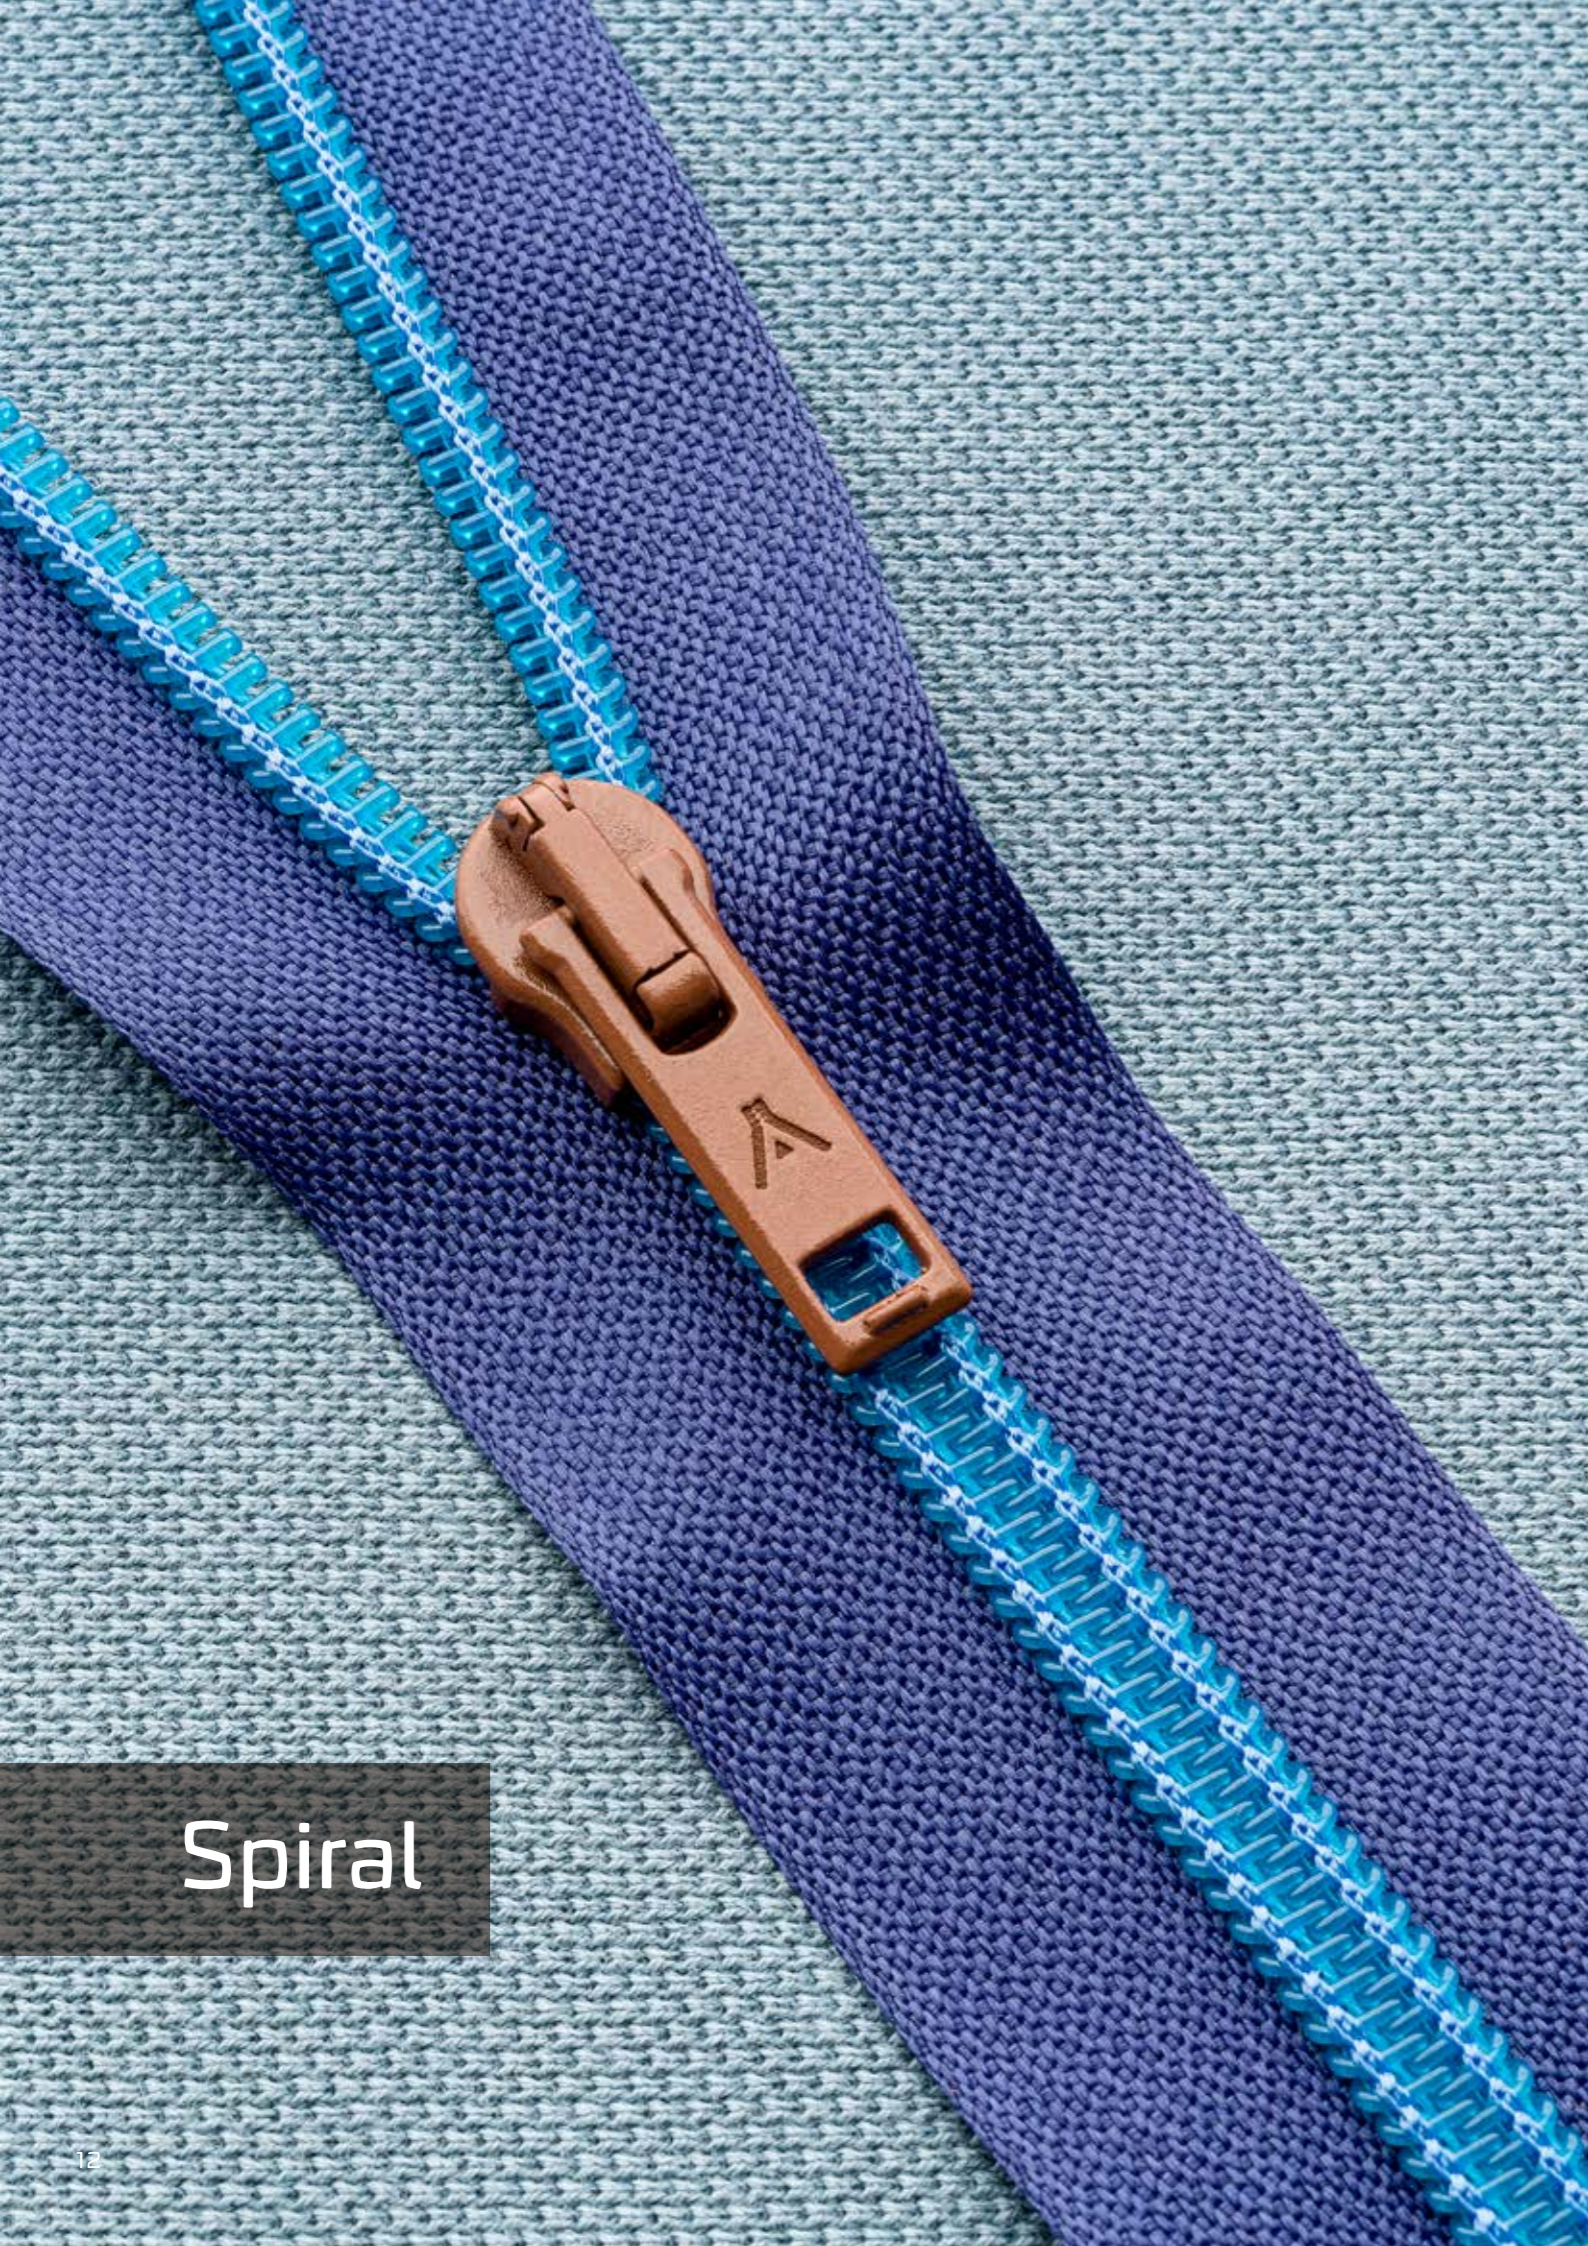

Chain colours

Tapes

Finishings

		CE	OE	zWOE	zWO	zWX
4mm	#3	X	X	X	X	X
5mm	#4	X			X	X
6mm	#5	X	X	X	X	X

Spiral