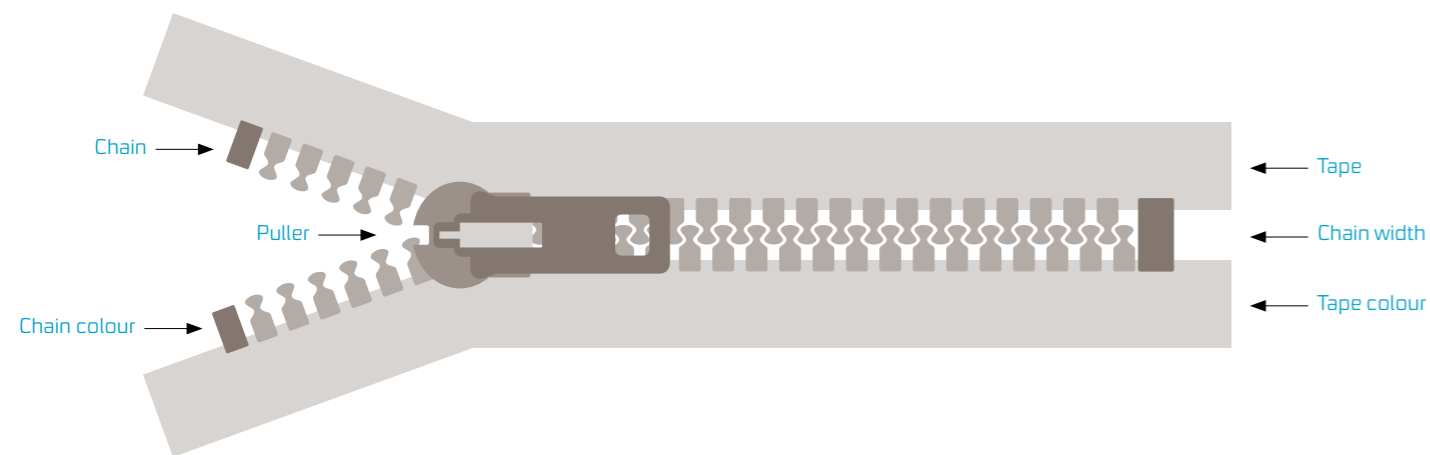

Recycled tape available on all the zippers.

Quality control

Through careful selection of our partners over the years, we have been able to successfully maintain the caring family business attitude and ethic that was created some seventy years ago. We continue to build on our high reputation for quality care & service. The quality control departments in each production site are keys for delivering on this promise. Our factories are Oeko-Tex 100 class I, ISO 9001 accredited and our products meet or even exceed the requirements. We are able to provide independent test reports on all products and acknowledge your specific quality requirements. Simply ask us for the evidence you need...

ISO 9001
Oeko-Tex 100 class I

Technical How to select...

Chain	Chain width	Finishing	Puller	Tape	Tape colour
Metal	4 mm	Closed End (CE)	See puller overview	Polyester	Albert Zips
Platina	5 mm	Open End (OE)	Choose your own	Satin	Colour card
Spiral	6 mm	Two Way OE [zWOE]		Design	Dyed-to-match [DTM]
Invisible	8 mm	Two Way CE O-Type [zWO]		Cotton	
Moulded chain	9 mm	Two Way CE X-Type [zWX]		Lace	
				Jeans	
				Customised	
				Water repellent	